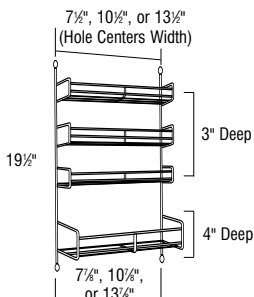

SPECIFICATIONS & SIZES

ACCESSORIES & PARTS

Base Pan Storage

Bread Box Lids

Cookbook Rack

15", 18", 21", or 24"

Cutlery Dividers, Tiered

Exterior Shelf

False Panel Clips

Hinges

Lid Organizers

Pegged Dish Organizer

Pots & Pans Pullout

Shelf Pegs

Sliding Shelf Kits

Sliding Towel Rack

Sliding Vegetable Bin

Spice Rack

Spice Racks

SS Plug In Bracket

Tilt Out Trays

Tray Divider Kit

Tray Divider Roll-Out Kits

Vanity Desk Legs