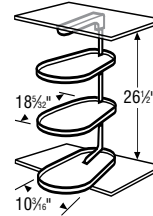

SPECIFICATIONS & SIZES

ACCESSORIES & PARTS

Base Pan Storage

Bread Box Lids

Cookbook Rack

15", 18", 21", or 24"

Cutlery Dividers, Tiered

Exterior Shelf

False Panel Clips

Hinges

Lid Organizers

Pegged Dish Organizer

Pots & Pans Pullout

Shelf Pegs

Sliding Shelf Kits

Sliding Towel Rack

Sliding Vegetable Bin

Spice Rack

Spice Racks

SS Plug In Bracket

Tilt Out Trays

Tray Divider Kit

Tray Divider Roll-Out Kits

Vanity Desk Legs

SPECIFICATIONS & SIZES