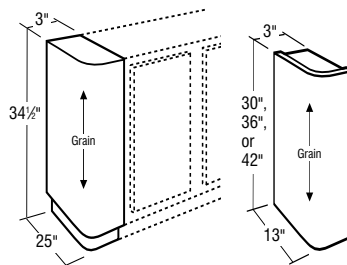

Drop-In Range Front

SPECIFICATIONS & SIZES

End Panel Skins

Finished Back Skins

Cross Grain Veneer Back Skin
1/4" Panels

Wood V-Grooved Beaded Skin 1/4" Panels

End Panels

Panels with Filler Attached

12 3/4", 13 1/2", 21 3/4", 24 3/4", or 25 1/2"

Wood V-Grooved Skin with Triple Beaded Front
3/4" Panels

Base Decorative Door Panel Kits

Tall Decorative Door Panel Kits

Wall Decorative Door Panel Kits

Radius End Panels