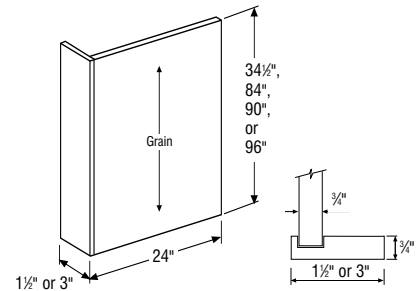

Drop-In Range Front

SPECIFICATIONS & SIZES

End Panel Skins

Finished Back Skins

Cross Grain Veneer Back Skin
1/4" Panels

Wood V-Grooved Beaded Skin 1/4" Panels

End Panels

Panels with Filler Attached

12 3/4", 13 1/2", 21 3/4", 24 3/4", or 25 1/2"

Wood V-Grooved Skin with Triple Beaded Front
3/4" Panels

Base Decorative Door Panel Kits

Tall Decorative Door Panel Kits

Wall Decorative Door Panel Kits

Radius End Panels