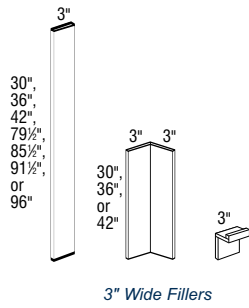

SPECIFICATIONS & SIZES

FILLERS, PANELS, & SKINS

Fillers

3" Wide Fillers

6" Wide Fillers

Space Fillers

Overlay Fillers

Fluted 6" Wide Fillers

Fluted/Beaded 3" Wide Fillers

Angled Fluted/Plain 3" Wide Fillers

Wall Box Column Fillers

Base Box Column Fillers

Tall Box Column Fillers

Panels & Skins

Dishwasher Door Kit

Dishwasher Front Panels

Drop-In Range Front

SPECIFICATIONS & SIZES

End Panel Skins

Finished Back Skins

Cross Grain Veneer Back Skin
1/4" Panels

Wood V-Grooved Beaded Skin 1/4" Panels

End Panels

Panels with Filler Attached

12 3/4", 13 1/2", 21 3/4", 24 3/4", or 25 1/2"

Wood V-Grooved Skin with Triple Beaded Front
3/4" Panels

Base Decorative Door Panel Kits

Tall Decorative Door Panel Kits

Wall Decorative Door Panel Kits

Radius End Panels