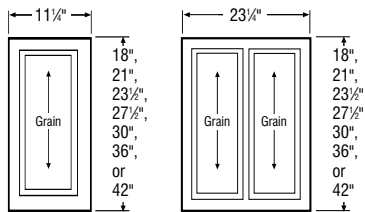

Drop-In Range Front

SPECIFICATIONS & SIZES

End Panel Skins

Finished Back Skins

Cross Grain Veneer Back Skin
1/4" Panels

Wood V-Grooved Beaded Skin 1/4" Panels

End Panels

Panels with Filler Attached

12 3/4", 13 1/2", 21 3/4", 24 3/4", or 25 1/2"

Wood V-Grooved Skin with Triple Beaded Front
3/4" Panels

Base Decorative Door Panel Kits

Tall Decorative Door Panel Kits

Wall Decorative Door Panel Kits

Radius End Panels