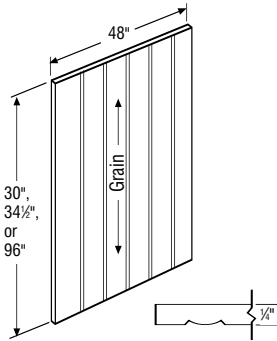

Fluted/Beaded 3" Wide Fillers

Angled Fluted/Plain 3" Wide Fillers

Wall Box Column Fillers

Base Box Column Fillers

Tall Box Column Fillers

Panels & Skins

Dishwasher Door Kit

Dishwasher Front Panels

Drop-In Range Front

SPECIFICATIONS & SIZES

End Panel Skins

Finished Back Skins

Cross Grain Veneer Back Skin
1/4" Panels

Wood V-Grooved Beaded Skin 1/4" Panels

End Panels

Panels with Filler Attached

12 3/4", 13 1/2", 21 3/4", 24 3/4", or 25 1/2"

Wood V-Grooved Skin with Triple Beaded Front
3/4" Panels

Base Decorative Door Panel Kits

Tall Decorative Door Panel Kits

Wall Decorative Door Panel Kits

Radius End Panels