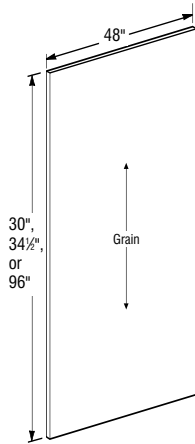

SPECIFICATIONS & SIZES

FILLERS, PANELS, & SKINS

Fillers

3" Wide Fillers

6" Wide Fillers

Space Fillers

Overlay Fillers

Fluted 6" Wide Fillers

Fluted/Beaded 3" Wide Fillers

Angled Fluted/Plain 3" Wide Fillers

Wall Box Column Fillers

Base Box Column Fillers

Tall Box Column Fillers

Panels & Skins

Dishwasher Door Kit

Dishwasher Front Panels

Drop-In Range Front

SPECIFICATIONS & SIZES

End Panel Skins

Finished Back Skins

Cross Grain Veneer Back Skin
1/4" Panels

Wood V-Grooved Beaded Skin 1/4" Panels

End Panels

Panels with Filler Attached

12 3/4", 13 1/2", 21 3/4", 24 3/4", or 25 1/2"

Wood V-Grooved Skin with Triple Beaded Front
3/4" Panels

Base Decorative Door Panel Kits

Tall Decorative Door Panel Kits

Wall Decorative Door Panel Kits

Radius End Panels