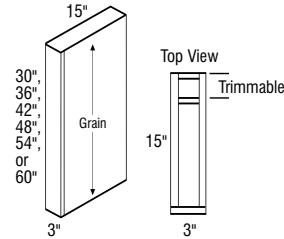

SPECIFICATIONS & SIZES

FILLERS, PANELS, & SKINS

Fillers

3" Wide Fillers

6" Wide Fillers

Space Fillers

Overlay Fillers

Fluted 6" Wide Fillers

Fluted/Beaded 3" Wide Fillers

Angled Fluted/Plain 3" Wide Fillers

Wall Box Column Fillers

Base Box Column Fillers

Tall Box Column Fillers

Panels & Skins

Dishwasher Door Kit

Dishwasher Front Panels

Drop-In Range Front

SPECIFICATIONS & SIZES

End Panel Skins

Finished Back Skins

Cross Grain Veneer Back Skin
1/4" Panels

Wood V-Grooved Beaded Skin 1/4" Panels

End Panels

Panels with Filler Attached