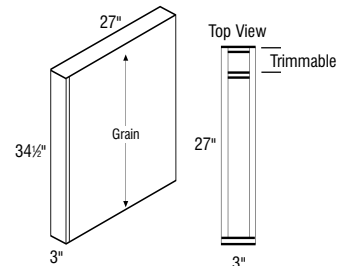

SPECIFICATIONS & SIZES

FILLERS, PANELS, & SKINS

Fillers

3" Wide Fillers

6" Wide Fillers

Space Fillers

Overlay Fillers

Fluted 6" Wide Fillers

Fluted/Beaded 3" Wide Fillers

Angled Fluted/Plain 3" Wide Fillers

Wall Box Column Fillers

Base Box Column Fillers

Tall Box Column Fillers

Panels & Skins

Dishwasher Door Kit

Dishwasher Front Panels

Drop-In Range Front

SPECIFICATIONS & SIZES

End Panel Skins

Finished Back Skins

Cross Grain Veneer Back Skin
1/4" Panels

Wood V-Grooved Beaded Skin 1/4" Panels

End Panels

Panels with Filler Attached