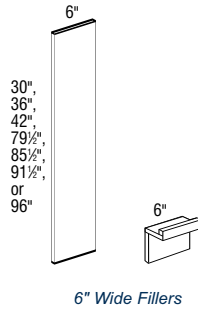

SPECIFICATIONS & SIZES

FILLERS, PANELS, & SKINS

Fillers

3" Wide Fillers

6" Wide Fillers

Space Fillers

Overlay Fillers

Fluted 6" Wide Fillers

Fluted/Beaded 3" Wide Fillers

Angled Fluted/Plain 3" Wide Fillers

Wall Box Column Fillers

Base Box Column Fillers

Tall Box Column Fillers

Panels & Skins

Dishwasher Door Kit

Dishwasher Front Panels

Drop-In Range Front

SPECIFICATIONS & SIZES

End Panel Skins

Finished Back Skins

Cross Grain Veneer Back Skin
1/4" Panels

Wood V-Grooved Beaded Skin 1/4" Panels

End Panels

Panels with Filler Attached

12 3/4", 13 1/2", 21 3/4", 24 3/4", or 25 1/2"

Wood V-Grooved Skin with Triple Beaded Front
3/4" Panels

Base Decorative Door Panel Kits

Tall Decorative Door Panel Kits

Wall Decorative Door Panel Kits

Radius End Panels