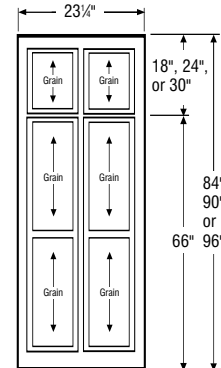

Fluted/Beaded 3" Wide Fillers

Angled Fluted/Plain 3" Wide Fillers

Wall Box Column Fillers

Base Box Column Fillers

Tall Box Column Fillers

Panels & Skins

Dishwasher Door Kit

Dishwasher Front Panels

Drop-In Range Front

SPECIFICATIONS & SIZES

End Panel Skins

Finished Back Skins

Cross Grain Veneer Back Skin
1/4" Panels

Wood V-Grooved Beaded Skin 1/4" Panels

End Panels

Panels with Filler Attached

12 3/4", 13 1/2", 21 3/4", 24 3/4", or 25 1/2"

Wood V-Grooved Skin with Triple Beaded Front
3/4" Panels

Base Decorative Door Panel Kits

Tall Decorative Door Panel Kits

Wall Decorative Door Panel Kits

Radius End Panels