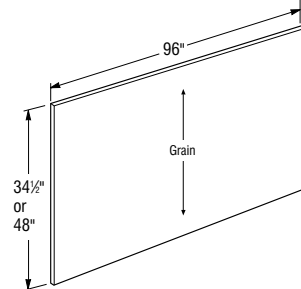

Drop-In Range Front

SPECIFICATIONS & SIZES

End Panel Skins

Finished Back Skins

Cross Grain Veneer Back Skin
1/4" Panels

Wood V-Grooved Beaded Skin 1/4" Panels

End Panels

Panels with Filler Attached

12 3/4", 13 1/2", 21 3/4", 24 3/4", or 25 1/2"

Wood V-Grooved Skin with Triple Beaded Front
3/4" Panels

Base Decorative Door Panel Kits

Tall Decorative Door Panel Kits

Wall Decorative Door Panel Kits

Radius End Panels