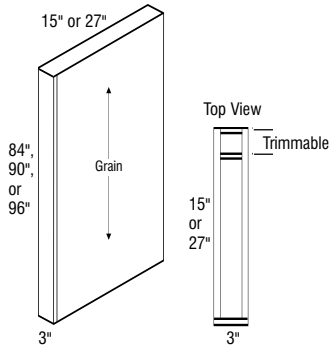

SPECIFICATIONS & SIZES

FILLERS, PANELS, & SKINS

Fillers

3" Wide Fillers

6" Wide Fillers

Space Fillers

Overlay Fillers

Fluted 6" Wide Fillers

Fluted/Beaded 3" Wide Fillers

Angled Fluted/Plain 3" Wide Fillers

Wall Box Column Fillers

Base Box Column Fillers

Tall Box Column Fillers

Panels & Skins

Dishwasher Door Kit

Dishwasher Front Panels

Drop-In Range Front

SPECIFICATIONS & SIZES

End Panel Skins

Finished Back Skins

Cross Grain Veneer Back Skin
1/4" Panels

Wood V-Grooved Beaded Skin 1/4" Panels

End Panels

Panels with Filler Attached

12 3/4", 13 1/2", 21 3/4", 24 3/4", or 25 1/2"

Wood V-Grooved Skin with Triple Beaded Front
3/4" Panels

Base Decorative Door Panel Kits

Tall Decorative Door Panel Kits

Wall Decorative Door Panel Kits

Radius End Panels