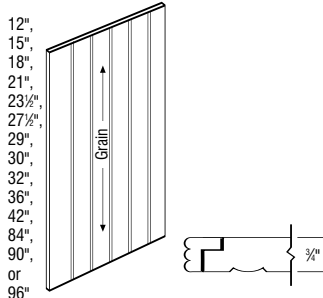

Fluted/Beaded 3" Wide Fillers

Angled Fluted/Plain 3" Wide Fillers

Wall Box Column Fillers

Base Box Column Fillers

Tall Box Column Fillers

Panels & Skins

Dishwasher Door Kit

Dishwasher Front Panels

Drop-In Range Front

SPECIFICATIONS & SIZES

End Panel Skins

Finished Back Skins

Cross Grain Veneer Back Skin
1/4" Panels

Wood V-Grooved Beaded Skin 1/4" Panels

End Panels

Panels with Filler Attached

12 3/4", 13 1/2", 21 3/4", 24 3/4", or 25 1/2"

Wood V-Grooved Skin with Triple Beaded Front
3/4" Panels

Base Decorative Door Panel Kits

Tall Decorative Door Panel Kits

Wall Decorative Door Panel Kits

Radius End Panels