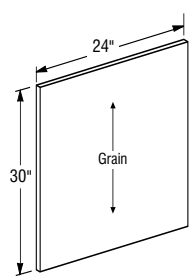

Fluted/Beaded 3" Wide Fillers

Angled Fluted/Plain 3" Wide Fillers

Wall Box Column Fillers

Base Box Column Fillers

Tall Box Column Fillers

Panels & Skins

Dishwasher Door Kit

Dishwasher Front Panels

Drop-In Range Front

SPECIFICATIONS & SIZES

End Panel Skins

Finished Back Skins

Cross Grain Veneer Back Skin
1/4" Panels

Wood V-Grooved Beaded Skin 1/4" Panels

End Panels

Panels with Filler Attached