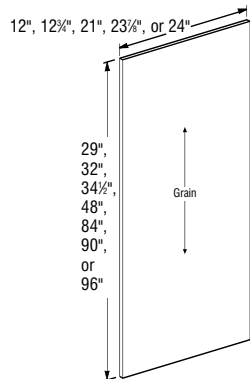

Drop-In Range Front

SPECIFICATIONS & SIZES

End Panel Skins

Finished Back Skins

Cross Grain Veneer Back Skin
1/4" Panels

Wood V-Grooved Beaded Skin 1/4" Panels

End Panels

Panels with Filler Attached

12 3/4", 13 1/2", 21 3/4", 24 3/4", or 25 1/2"

Wood V-Grooved Skin with Triple Beaded Front
3/4" Panels

Base Decorative Door Panel Kits

Tall Decorative Door Panel Kits

Wall Decorative Door Panel Kits

Radius End Panels