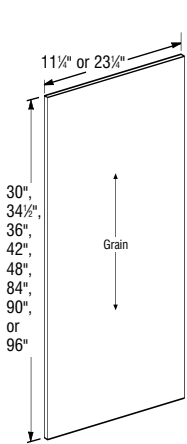

SPECIFICATIONS & SIZES

FILLERS, PANELS, & SKINS

Fillers

3" Wide Fillers

6" Wide Fillers

Space Fillers

Overlay Fillers

Fluted 6" Wide Fillers

Fluted/Beaded 3" Wide Fillers

Angled Fluted/Plain 3" Wide Fillers

Wall Box Column Fillers

Base Box Column Fillers

Tall Box Column Fillers

Panels & Skins

Dishwasher Door Kit

Dishwasher Front Panels

Drop-In Range Front

SPECIFICATIONS & SIZES

End Panel Skins

Finished Back Skins

Cross Grain Veneer Back Skin
1/4" Panels

Wood V-Grooved Beaded Skin 1/4" Panels

End Panels

Panels with Filler Attached