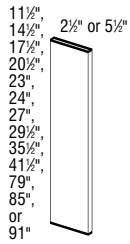

SPECIFICATIONS & SIZES

FILLERS, PANELS, & SKINS

Fillers

3" Wide Fillers

6" Wide Fillers

Space Fillers

Overlay Fillers

Fluted 6" Wide Fillers

Drop-In Range Front

SPECIFICATIONS & SIZES

End Panel Skins

Finished Back Skins

Cross Grain Veneer Back Skin
1/4" Panels

Wood V-Grooved Beaded Skin 1/4" Panels

End Panels

Panels with Filler Attached