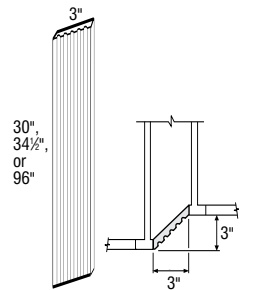

SPECIFICATIONS & SIZES

FILLERS, PANELS, & SKINS

Fillers

3" Wide Fillers

6" Wide Fillers

Space Fillers

Overlay Fillers

Fluted 6" Wide Fillers

Fluted/Beaded 3" Wide Fillers

Angled Fluted/Plain 3" Wide Fillers

Wall Box Column Fillers

Base Box Column Fillers

Tall Box Column Fillers

Panels & Skins

Dishwasher Door Kit

Dishwasher Front Panels

Drop-In Range Front

SPECIFICATIONS & SIZES

End Panel Skins

Finished Back Skins

Cross Grain Veneer Back Skin
1/4" Panels

Wood V-Grooved Beaded Skin 1/4" Panels

End Panels

Panels with Filler Attached

12 3/4", 13 1/2", 21 3/4", 24 3/4", or 25 1/2"

Wood V-Grooved Skin with Triple Beaded Front
3/4" Panels

Base Decorative Door Panel Kits

Tall Decorative Door Panel Kits

Wall Decorative Door Panel Kits

Radius End Panels