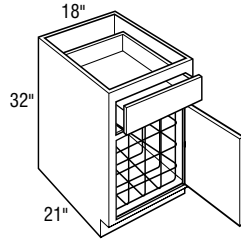

48" or 60"

Vanity Sink 6 Drawer Bases, 32" High

48" or 60"

Vanity Sink 6 Drawer Bases, 34 1/2" High

Vanity Angle Corner Sink Front Bottoms

Under Counter Drawer Cabinets, 18" Deep

Under Counter Drawer Cabinets, 21" Deep

SPECIFICATIONS & SIZES

Special Size Vanity

Vanity Hamper Base Cabinet

Vanity Utility Cabinets

Water Closet Cabinets

Vanity Wall Cabinets

Single Medicine Cabinet

Tri-View Medicine Cabinets