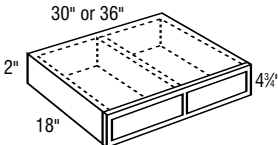

SPECIFICATIONS & SIZES

VANITY CABINETS

24", 27", 30", 33", 36", 42", or 48"

Vanity Bases, 32" High

24", 27", 30", 33", 36", 42", or 48"

Vanity Bases, 34 1/2" High

12", 15", 18", 21", or 24"

Vanity Door Drawer Bases, 32" High

Vanity Sink Drawer Bases, 32" High

36", 42", 48", 54", 57", or 60"

Vanity Sink Drawer Bases, 34 1/2" High

24", 30", 36", 42", 48", or 60"

Vanity Sink Drawer Bases, 32" High

24", 30", 36", 42", 48", or 60"

Vanity Sink Drawer Bases, 34 1/2" High

48" or 60"

Vanity Sink 6 Drawer Bases, 32" High

48" or 60"

Vanity Sink 6 Drawer Bases, 34 1/2" High

Vanity Angle Corner Sink Front Bottoms

Under Counter Drawer Cabinets, 18" Deep

Under Counter Drawer Cabinets, 21" Deep