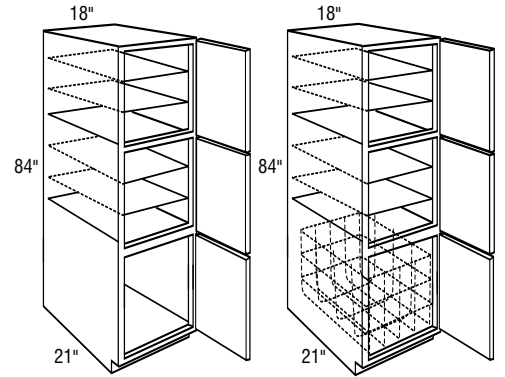

48" or 60"

Vanity Sink 6 Drawer Bases, 32" High

48" or 60"

Vanity Sink 6 Drawer Bases, 34 1/2" High

Vanity Angle Corner Sink Front Bottoms

Under Counter Drawer Cabinets, 18" Deep

Under Counter Drawer Cabinets, 21" Deep

SPECIFICATIONS & SIZES

Special Size Vanity

Vanity Hamper Base Cabinet

Vanity Utility Cabinets

Water Closet Cabinets

Vanity Wall Cabinets

Single Medicine Cabinet

Tri-View Medicine Cabinets