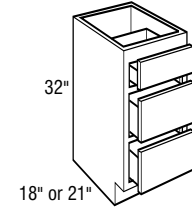

SPECIFICATIONS & SIZES

VANITY CABINETS

24", 27", 30", 33", 36", 42", or 48"

Vanity Bases, 32" High

24", 27", 30", 33", 36", 42", or 48"

Vanity Bases, 34 1/2" High

12", 15", 18", 21", or 24"

Vanity Door Drawer Bases, 32" High

12", 15", 18", 21", or 24"

Vanity Door Drawer Bases, 34 1/2" High

12", 15", 18", 21", or 24"

Vanity Drawer Bases, 32" High

12", 15", 18", 21", or 24"

Vanity Drawer Bases, 34 1/2" High

36", 42", 48", 54", 57", or 60"