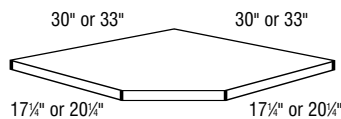

SPECIFICATIONS & SIZES

VANITY CABINETS

24", 27", 30", 33", 36", 42", or 48"

Vanity Bases, 32" High

24", 27", 30", 33", 36", 42", or 48"

Vanity Bases, 34 1/2" High

12", 15", 18", 21", or 24"

Vanity Door Drawer Bases, 32" High

Vanity Sink Drawer Bases, 32" High

36", 42", 48", 54", 57", or 60"

Vanity Sink Drawer Bases, 34 1/2" High

24", 30", 36", 42", 48", or 60"

Vanity Sink Drawer Bases, 32" High

24", 30", 36", 42", 48", or 60"

Vanity Sink Drawer Bases, 34 1/2" High

48" or 60"

Vanity Sink 6 Drawer Bases, 32" High

48" or 60"

Vanity Sink 6 Drawer Bases, 34 1/2" High

Vanity Angle Corner Sink Front Bottoms

Under Counter Drawer Cabinets, 18" Deep

Under Counter Drawer Cabinets, 21" Deep