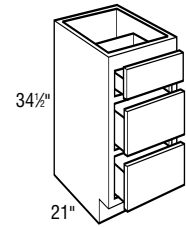

SPECIFICATIONS & SIZES

VANITY CABINETS

24", 27", 30", 33", 36", 42", or 48"

Vanity Bases, 32" High

24", 27", 30", 33", 36", 42", or 48"

Vanity Bases, 34 1/2" High

12", 15", 18", 21", or 24"

Vanity Door Drawer Bases, 32" High

12", 15", 18", 21", or 24"

Vanity Door Drawer Bases, 34 1/2" High

12", 15", 18", 21", or 24"

Vanity Drawer Bases, 32" High

12", 15", 18", 21", or 24"

Vanity Drawer Bases, 34 1/2" High

36", 42", 48", 54", 57", or 60"

Vanity Sink Drawer Bases, 32" High

36", 42", 48", 54", 57", or 60"

Vanity Sink Drawer Bases, 34 1/2" High

24", 30", 36", 42", 48", or 60"

Vanity Sink Drawer Bases, 32" High

24", 30", 36", 42", 48", or 60"

Vanity Sink Drawer Bases, 34 1/2" High