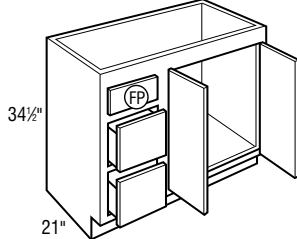

Vanity Sink Drawer Bases, 32" High

36", 42", 48", 54", 57", or 60"

Vanity Sink Drawer Bases, 34 1/2" High

24", 30", 36", 42", 48", or 60"

Vanity Sink Drawer Bases, 32" High

24", 30", 36", 42", 48", or 60"

Vanity Sink Drawer Bases, 34 1/2" High

48" or 60"

Vanity Sink 6 Drawer Bases, 32" High

48" or 60"

Vanity Sink 6 Drawer Bases, 34 1/2" High

Vanity Angle Corner Sink Front Bottoms

Under Counter Drawer Cabinets, 18" Deep

Under Counter Drawer Cabinets, 21" Deep