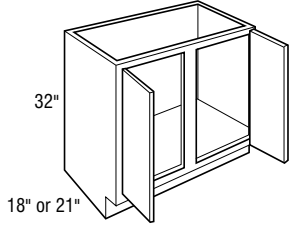

SPECIFICATIONS & SIZES

VANITY CABINETS

24", 27", 30", 33", 36", 42", or 48"

Vanity Bases, 32" High

24", 27", 30", 33", 36", 42", or 48"

Vanity Bases, 34 1/2" High

12", 15", 18", 21", or 24"

Vanity Door Drawer Bases, 32" High

12", 15", 18", 21", or 24"

Vanity Door Drawer Bases, 34 1/2" High

12", 15", 18", 21", or 24"

Vanity Drawer Bases, 32" High

12", 15", 18", 21", or 24"

Vanity Drawer Bases, 34 1/2" High

36", 42", 48", 54", 57", or 60"