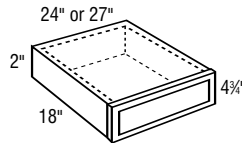

SPECIFICATIONS & SIZES

VANITY CABINETS

24", 27", 30", 33", 36", 42", or 48"

Vanity Bases, 32" High

24", 27", 30", 33", 36", 42", or 48"

Vanity Bases, 34 1/2" High

12", 15", 18", 21", or 24"

Vanity Door Drawer Bases, 32" High

Vanity Sink Drawer Bases, 32" High

36", 42", 48", 54", 57", or 60"

Vanity Sink Drawer Bases, 34 1/2" High

24", 30", 36", 42", 48", or 60"

Vanity Sink Drawer Bases, 32" High

24", 30", 36", 42", 48", or 60"

Vanity Sink Drawer Bases, 34 1/2" High

48" or 60"

Vanity Sink 6 Drawer Bases, 32" High

48" or 60"

Vanity Sink 6 Drawer Bases, 34 1/2" High

Vanity Angle Corner Sink Front Bottoms

Under Counter Drawer Cabinets, 18" Deep

Under Counter Drawer Cabinets, 21" Deep

SPECIFICATIONS & SIZES

Special Size Vanity

Vanity Hamper Base Cabinet

Vanity Utility Cabinets

Water Closet Cabinets

Vanity Wall Cabinets

Single Medicine Cabinet

Tri-View Medicine Cabinets