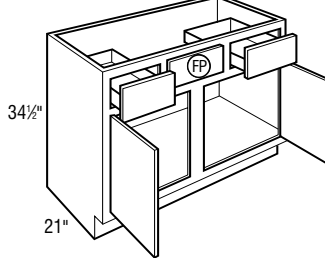

Vanity Sink Drawer Bases, 34 1/2" High

24", 30", 36", 42", 48", or 60"