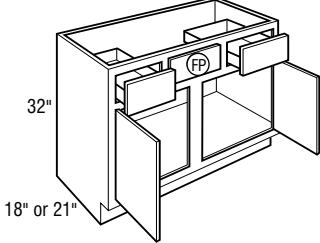

SPECIFICATIONS & SIZES

VANITY CABINETS

24", 27", 30", 33", 36", 42", or 48"

Vanity Bases, 32" High

24", 27", 30", 33", 36", 42", or 48"

Vanity Bases, 34 1/2" High

12", 15", 18", 21", or 24"

Vanity Door Drawer Bases, 32" High

12", 15", 18", 21", or 24"

Vanity Door Drawer Bases, 34 1/2" High

12", 15", 18", 21", or 24"

Vanity Drawer Bases, 32" High

12", 15", 18", 21", or 24"

Vanity Drawer Bases, 34 1/2" High

36", 42", 48", 54", 57", or 60"