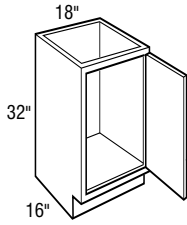

SPECIFICATIONS & SIZES

VANITY CABINETS

24", 27", 30", 33", 36", 42", or 48"

Vanity Bases, 32" High

24", 27", 30", 33", 36", 42", or 48"

Vanity Bases, 34 1/2" High

12", 15", 18", 21", or 24"

Vanity Door Drawer Bases, 32" High

Vanity Sink Drawer Bases, 32" High

36", 42", 48", 54", 57", or 60"

Vanity Sink Drawer Bases, 34 1/2" High

24", 30", 36", 42", 48", or 60"

Vanity Sink Drawer Bases, 32" High

24", 30", 36", 42", 48", or 60"

Vanity Sink Drawer Bases, 34 1/2" High

48" or 60"

Vanity Sink 6 Drawer Bases, 32" High

48" or 60"

Vanity Sink 6 Drawer Bases, 34 1/2" High

Vanity Angle Corner Sink Front Bottoms

Under Counter Drawer Cabinets, 18" Deep

Under Counter Drawer Cabinets, 21" Deep

SPECIFICATIONS & SIZES

Special Size Vanity

Vanity Hamper Base Cabinet

Vanity Utility Cabinets

Water Closet Cabinets

Vanity Wall Cabinets

Single Medicine Cabinet

Tri-View Medicine Cabinets