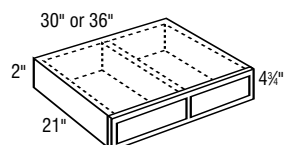

Vanity Sink Drawer Bases, 32" High

36", 42", 48", 54", 57", or 60"

Vanity Sink Drawer Bases, 34 1/2" High

24", 30", 36", 42", 48", or 60"

Vanity Sink Drawer Bases, 32" High

24", 30", 36", 42", 48", or 60"

Vanity Sink Drawer Bases, 34 1/2" High

48" or 60"

Vanity Sink 6 Drawer Bases, 32" High

48" or 60"

Vanity Sink 6 Drawer Bases, 34 1/2" High

Vanity Angle Corner Sink Front Bottoms

Under Counter Drawer Cabinets, 18" Deep

Under Counter Drawer Cabinets, 21" Deep