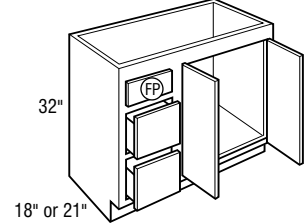

SPECIFICATIONS & SIZES

VANITY CABINETS

24", 27", 30", 33", 36", 42", or 48"

Vanity Bases, 32" High

24", 27", 30", 33", 36", 42", or 48"

Vanity Bases, 34 1/2" High

12", 15", 18", 21", or 24"

Vanity Door Drawer Bases, 32" High

12", 15", 18", 21", or 24"

Vanity Door Drawer Bases, 34 1/2" High

12", 15", 18", 21", or 24"

Vanity Drawer Bases, 32" High

12", 15", 18", 21", or 24"

Vanity Drawer Bases, 34 1/2" High

36", 42", 48", 54", 57", or 60"

Vanity Sink Drawer Bases, 32" High

36", 42", 48", 54", 57", or 60"

Vanity Sink Drawer Bases, 34 1/2" High

24", 30", 36", 42", 48", or 60"

Vanity Sink Drawer Bases, 32" High

24", 30", 36", 42", 48", or 60"

Vanity Sink Drawer Bases, 34 1/2" High