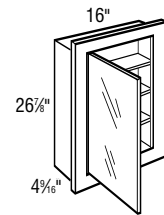

SPECIFICATIONS & SIZES

VANITY CABINETS

24", 27", 30", 33", 36", 42", or 48"

Vanity Bases, 32" High

24", 27", 30", 33", 36", 42", or 48"

Vanity Bases, 34 1/2" High

12", 15", 18", 21", or 24"

Vanity Door Drawer Bases, 32" High

SPECIFICATIONS & SIZES

Special Size Vanity

Vanity Hamper Base Cabinet

Vanity Utility Cabinets

Water Closet Cabinets

Vanity Wall Cabinets

Single Medicine Cabinet

Tri-View Medicine Cabinets