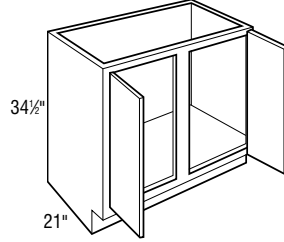

SPECIFICATIONS & SIZES

VANITY CABINETS

24", 27", 30", 33", 36", 42", or 48"

Vanity Bases, 32" High

24", 27", 30", 33", 36", 42", or 48"

Vanity Bases, 34 1/2" High

12", 15", 18", 21", or 24"

Vanity Door Drawer Bases, 32" High

12", 15", 18", 21", or 24"

Vanity Door Drawer Bases, 34 1/2" High

12", 15", 18", 21", or 24"

Vanity Drawer Bases, 32" High

12", 15", 18", 21", or 24"

Vanity Drawer Bases, 34 1/2" High

36", 42", 48", 54", 57", or 60"