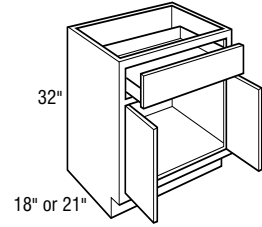

SPECIFICATIONS & SIZES

VANITY CABINETS

24", 27", 30", 33", 36", 42", or 48"

Vanity Bases, 32" High

24", 27", 30", 33", 36", 42", or 48"

Vanity Bases, 34 1/2" High

12", 15", 18", 21", or 24"

Vanity Door Drawer Bases, 32" High

12", 15", 18", 21", or 24"

Vanity Door Drawer Bases, 34 1/2" High

12", 15", 18", 21", or 24"

Vanity Drawer Bases, 32" High

12", 15", 18", 21", or 24"

Vanity Drawer Bases, 34 1/2" High

36", 42", 48", 54", 57", or 60"