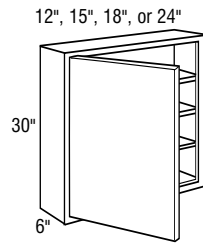

SPECIFICATIONS & SIZES

VANITY CABINETS

24", 27", 30", 33", 36", 42", or 48"

Vanity Bases, 32" High

24", 27", 30", 33", 36", 42", or 48"

Vanity Bases, 34 1/2" High

12", 15", 18", 21", or 24"

Vanity Door Drawer Bases, 32" High

12", 15", 18", 21", or 24"

Vanity Door Drawer Bases, 34 1/2" High

12", 15", 18", 21", or 24"

Vanity Drawer Bases, 32" High

12", 15", 18", 21", or 24"

Vanity Drawer Bases, 34 1/2" High

36", 42", 48", 54", 57", or 60"

48" or 60"

Vanity Sink 6 Drawer Bases, 32" High

48" or 60"

Vanity Sink 6 Drawer Bases, 34 1/2" High

Vanity Angle Corner Sink Front Bottoms

Under Counter Drawer Cabinets, 18" Deep

Under Counter Drawer Cabinets, 21" Deep

SPECIFICATIONS & SIZES

Special Size Vanity

Vanity Hamper Base Cabinet

Vanity Utility Cabinets

Water Closet Cabinets

Vanity Wall Cabinets

Single Medicine Cabinet

Tri-View Medicine Cabinets