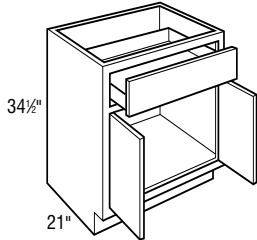

SPECIFICATIONS & SIZES

VANITY CABINETS

24", 27", 30", 33", 36", 42", or 48"

Vanity Bases, 32" High

24", 27", 30", 33", 36", 42", or 48"

Vanity Bases, 34 1/2" High

12", 15", 18", 21", or 24"

Vanity Door Drawer Bases, 32" High

12", 15", 18", 21", or 24"

Vanity Door Drawer Bases, 34 1/2" High

12", 15", 18", 21", or 24"

Vanity Drawer Bases, 32" High

12", 15", 18", 21", or 24"

Vanity Drawer Bases, 34 1/2" High

36", 42", 48", 54", 57", or 60"