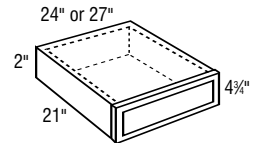

SPECIFICATIONS & SIZES

VANITY CABINETS

24", 27", 30", 33", 36", 42", or 48"

Vanity Bases, 32" High

24", 27", 30", 33", 36", 42", or 48"

Vanity Bases, 34 1/2" High

12", 15", 18", 21", or 24"

Vanity Door Drawer Bases, 32" High

Vanity Sink Drawer Bases, 32" High

36", 42", 48", 54", 57", or 60"

Vanity Sink Drawer Bases, 34 1/2" High

24", 30", 36", 42", 48", or 60"

Vanity Sink Drawer Bases, 32" High

24", 30", 36", 42", 48", or 60"

Vanity Sink Drawer Bases, 34 1/2" High

48" or 60"

Vanity Sink 6 Drawer Bases, 32" High

48" or 60"

Vanity Sink 6 Drawer Bases, 34 1/2" High

Vanity Angle Corner Sink Front Bottoms

Under Counter Drawer Cabinets, 18" Deep

Under Counter Drawer Cabinets, 21" Deep

SPECIFICATIONS & SIZES

Special Size Vanity

Vanity Hamper Base Cabinet

Vanity Utility Cabinets

Water Closet Cabinets

Vanity Wall Cabinets

Single Medicine Cabinet

Tri-View Medicine Cabinets