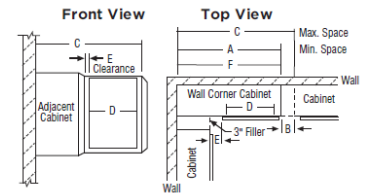

NOTE:
All outside stiles are 1 1/2" wide

DIAGONAL CORNER

BLIND CORNER SINGLE DOOR

BLIND CORNER DOUBLE DOOR

EASY REACH WALL CORNER

DIAGONAL CORNER FOR CUT GLASS

Why Thomasville

How to Order

The Home Depot Pro

Doors & Finishes

Wall

Base

Tall

Vanity

Accessories

Construction & Warranty

Customer Service