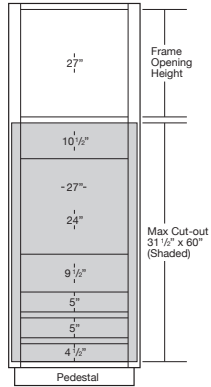

SINGLE OVEN 3 DRAWERS

96" HEIGHT
24" DEPTH

WIDTHS

33" – **OC3D339624**

- Includes 2 adjustable shelves
- Soft Close and 6-way adjustable hinges
- Finished sides
- Oven cabinets feature an open back in cut-out area designed to improve field appliance installation.

- Metal appliance support brackets included for 24" deep cabinets.
- Confirm a heat shield is built into your appliance by the manufacturer.
- Separate pedestal base included on 96" tall.