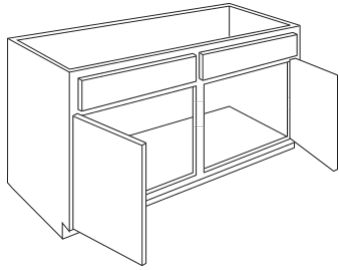

Customer  
Service

**SINK BASE**

34 1/2" HEIGHT  
24" DEPTH

SB24-SB36

SB42

- No shelf or center stile
- Soft close doors and false panel drawer fronts
- 6-way adjustable hinges
- Finished sides
- Mini Touch-Up Kit (MTUK) included.
- Toekick and til-out tray kits sold separately