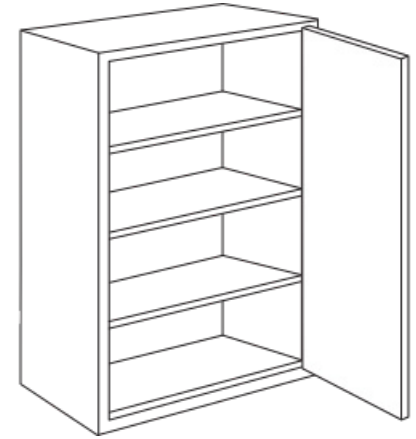

DIAGONAL CORNER FOR CUT GLASS

WOOD HOOD

**SINGLE DOOR**  
24" HIGH

**SINGLE DOOR**  
30" HIGH

**SINGLE DOOR**  
36" HIGH

**SINGLE DOOR**  
39" HIGH

**SINGLE DOOR**  
42" HIGH

**SINGLE DOOR**