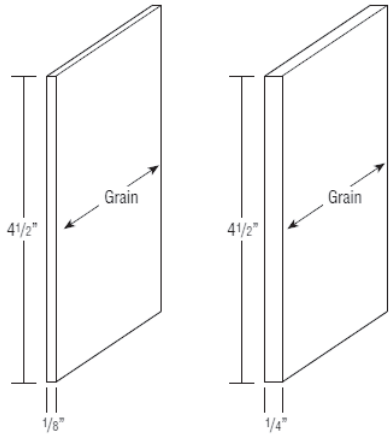

TOEKICK

WIDTHS

1/8" X 96" - **TB8LAM18**

1/4" X 96" - **TB8LAM14**