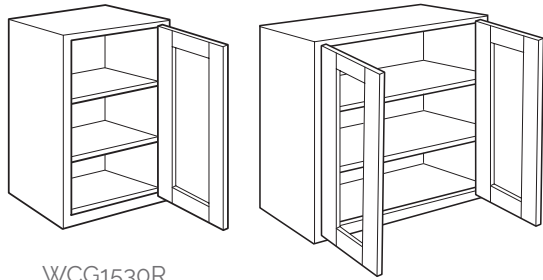

WALL CUT FOR GLASS

30" HEIGHT
12" DEPTH

WCG1530R

WCG3030

WIDTHS

- 15" – **WCG1530R**
- 18" – **WCG1830R**
- 30" – **WCG3030**
- 36" – **WCG3630**

- Includes 2 full-depth adjustable shelves
- Finished matching interior
- No center stile
- Soft close
- 6-way adjustable hinges
- Finished sides
- Cabinet hinged right but may be flipped to be left hinged.
- Glass not included