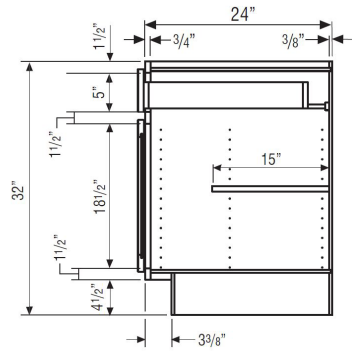

**32.5" BASE CABINET**

**32.5" VANITY BASE CABINET**

**34.5" VANITY BASE CABINET**

LIMITED LIFETIME WARRANTY

INSTALL INSTRUCTIONS

OVERLAY SPECIFICATIONS

CABINET DIMENSIONS

WALL APPLICATION