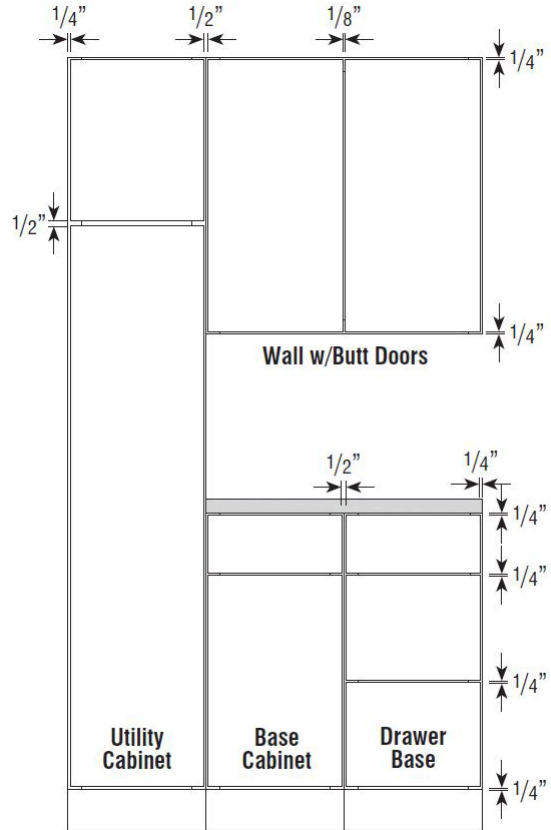

QUICK SHIP

FULL OVERLAY