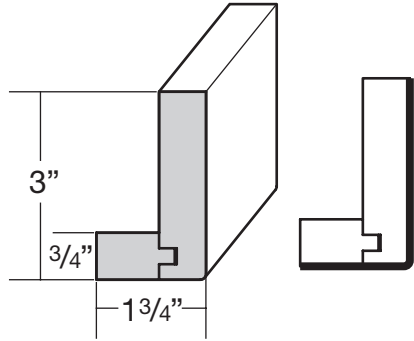

SHAKER STARTER MOULDING

3" HEIGHT
1 3/4" DEPTH

WIDTHS

96" - **STRS8**