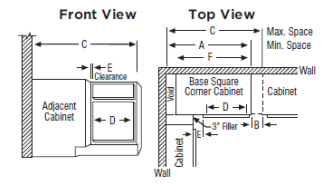

SINGLE DOOR   FULL HEIGHT SINGLE DOOR   DOUBLE DOOR   FULL HEIGHT DOUBLE DOOR   2 DRAWER BASE   3 DRAWER BASE   BASE WASTEBASKET   SINK BASE   **CORNER BASE**   BUILT IN MICROWAVE BASE