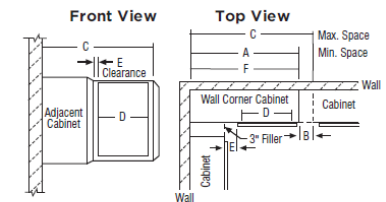

NOTE:
All outside stiles are 1 1/2" wide

DIAGONAL
CORNER

**BLIND CORNER
SINGLE DOOR**

BLIND CORNER
DOUBLE DOOR

EASY REACH
WALL CORNER

DIAGONAL CORNER
FOR CUT GLASS

Why
Thomasville

How to
Order

The Home
Depot Pro

Doors &
Finishes

Wall

Base

Tall

Vanity

Accessories

Construction
& Warranty

Customer
Service