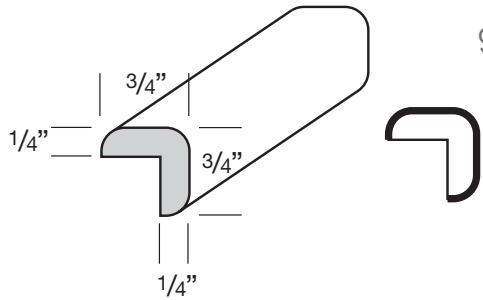

OUTSIDE CORNER MOULDING

3/4" HEIGHT
3/4" DEPTH

WIDTHS

96" - **OCM8**

SKU	COTTAGE PO WHITE	COTTAGE PO TRESTLE	COTTAGE WHITE	COTTAGE STERLING	COTTAGE FOSSIL	COTTAGE FIELDSTONE	EVERLY WHITE	EVERLY STERLING
OCM8	TBD	TBD	TBD	TBD	TBD	TBD	TBD	TBD

- Cut to any desired length on project site.
- Finished edges indicated by bold lines on side view drawings.

FILLERS	MOULDING	PANELS	TOEKICK, BASEBOARD, & VALANCE	ROLL TRAY KITS	TOUCH UP PAINT	TILT-OUT TRAY	CUTLERY INSERT WOOD ORGANIZER	DRAWER GUIDE KITS	BUMPER PADS	HINGES	HINGE RESTRICTION CLIP	HINGE SHIM