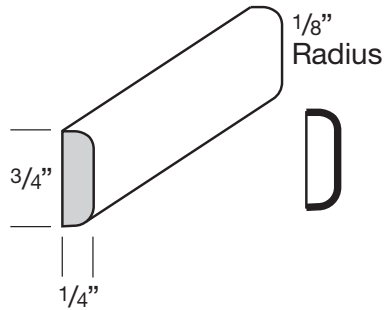

FLAT SCRIBE MOULDING

3/4" HEIGHT
1/4" DEPTH

WIDTHS

96" - **SM8**

SKU	COTTAGE PO WHITE	COTTAGE PO TRESTLE	COTTAGE WHITE	COTTAGE STERLING	COTTAGE FOSSIL	COTTAGE FIELDSTONE	EVERLY WHITE	EVERLY STERLING
SM8	TBD	TBD	TBD	TBD	TBD	TBD	TBD	TBD

- Cut to any desired length on project site
- Finished edges indicated by bold lines on side view drawings.

FILLERS	MOULDING	PANELS	TOEKICK, BASEBOARD, & VALANCE	ROLL TRAY KITS	TOUCH UP PAINT	TILT-OUT TRAY	CUTLERY INSERT WOOD ORGANIZER	DRAWER GUIDE KITS	BUMPER PADS	HINGES	HINGE RESTRICTION CLIP	HINGE SHIM