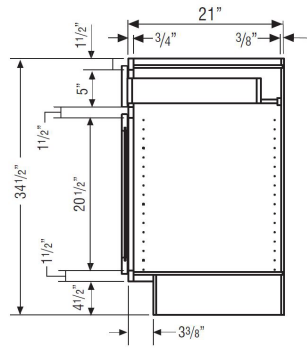

**32.5" BASE CABINET**

**32.5" VANITY BASE CABINET**

**34.5" VANITY BASE CABINET**

LIMITED LIFETIME WARRANTY

INSTALL INSTRUCTIONS

OVERLAY SPECIFICATIONS

CABINET DIMENSIONS

WALL APPLICATION