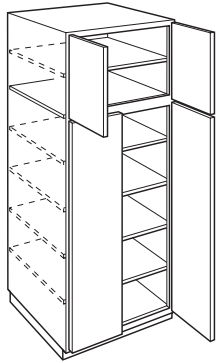

DOUBLE DOOR TALL PANTRY

93" HEIGHT
24" DEPTH

WIDTHS

24" - **U249324**
30" - **U309324**