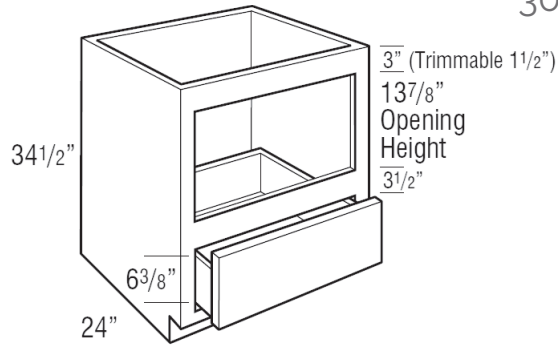

BUILT IN MICROWAVE BASE WITH DRAWER

34 1/2" HEIGHT
24" DEPTH

WIDTHS

30" – **BBMWD30**