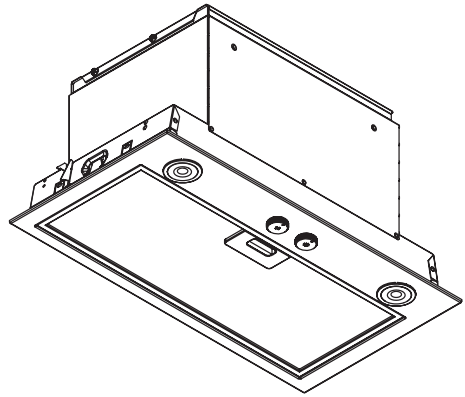

WOOD HOOD BLOWER, 400 CFM

BLOWER400