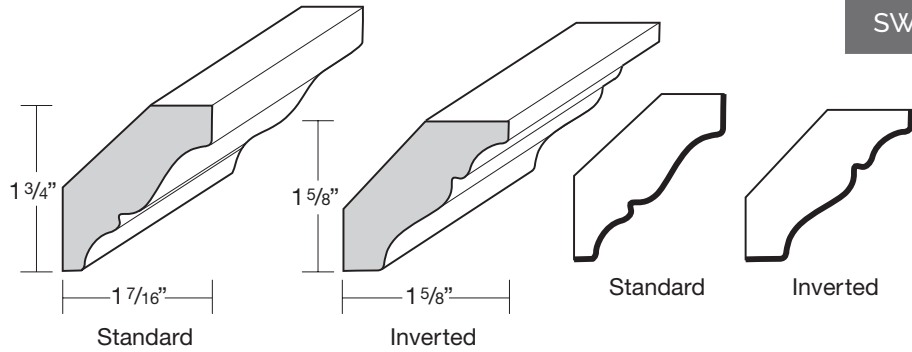

Construction  
& Warranty

Customer  
Service

**CROWN MOULDING**

1 3/4" HEIGHT  
1 7/16" DEPTH

WIDTHS

96" – **SWCRM8**

SKU	COTTAGE PO WHITE	COTTAGE PO TRESTLE	COTTAGE WHITE	COTTAGE STERLING	COTTAGE FOSSIL	COTTAGE FIELDSTONE	EVERLY WHITE	EVERLY STERLING
SWCRM8	TBD	TBD	TBD	TBD	TBD	TBD	TBD	TBD