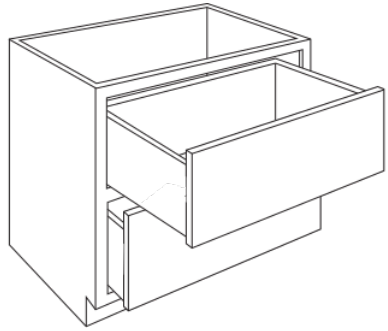

2 DRAWER BASE

34 1/2" HEIGHT
24" DEPTH

WIDTHS

30" - **2DB30**
36" - **2DB36**

- Soft close
- Finished sides
- Toekick sold separately