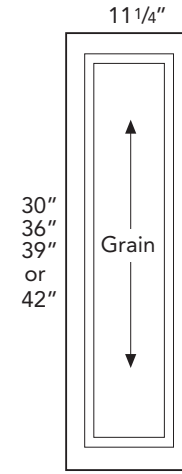

**WALL END DECORATIVE
DOOR PANEL KIT**