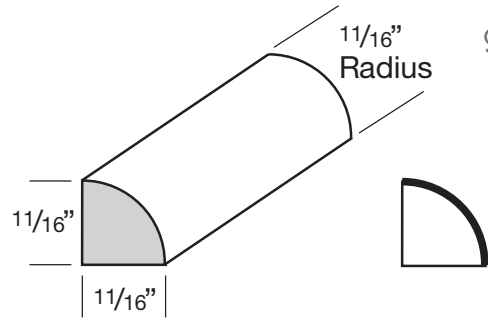

QUARTER ROUND MOULDING

11/16" HEIGHT
11/16" DEPTH

WIDTHS

96" - **QRM**

SKU	COTTAGE PO WHITE	COTTAGE PO TRESTLE	COTTAGE WHITE	COTTAGE STERLING	COTTAGE FOSSIL	COTTAGE FIELDSTONE	EVERLY WHITE	EVERLY STERLING
QRM	TBD	TBD	TBD	TBD	TBD	TBD	TBD	TBD

- Cut to any desired length on project site.
- Finished edges indicated by bold lines on side view drawings.

FILLERS   **MOULDING**   PANELS   TOEKICK, BASEBOARD, & VALANCE   ROLL TRAY KITS   TOUCH UP PAINT   TILT-OUT TRAY   CUTLERY INSERT WOOD ORGANIZER   DRAWER GUIDE KITS   BUMPER PADS   HINGES   HINGE RESTRICTION CLIP   HINGE SHIM