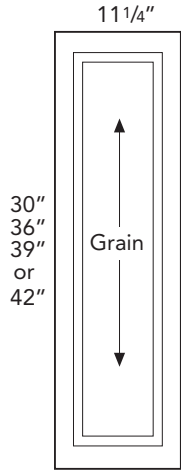

**WALL END DECORATIVE DOOR
PANEL KIT**

11 1/4" WIDTH

HEIGHTS

- 30" - **WED1230**
- 36" - **WED1236**
- 39" - **WED1239**
- 42" - **WED1242**

SKU	COTTAGE PO WHITE	COTTAGE PO TRESTLE	COTTAGE WHITE	COTTAGE STERLING	COTTAGE FOSSIL	COTTAGE FIELDSTONE	EVERLY WHITE	EVERLY STERLING
WED1230	N/A	N/A	841444	841341	841458	TBD	841407	841497
WED1236	N/A	N/A	841519	841412	841525	TBD	841418	841476
WED1239	N/A	N/A	841530	841389	841317	TBD	841431	841348
WED1242	N/A	N/A	841324	841536	841334	TBD	841507	841437

• Door panel kit includes Wall End Panel Skin and door with attachment screws for field installation

- FILLERS
- MOULDING
- **PANELS**
- TOEKICK, BASEBOARD, & VALANCE
- ROLL TRAY KITS
- TOUCH UP PAINT
- TILT-OUT TRAY
- CUTLERY INSERT WOOD ORGANIZER
- DRAWER GUIDE KITS
- BUMPER PADS
- HINGES
- HINGE RESTRICTION CLIP
- HINGE SHIM