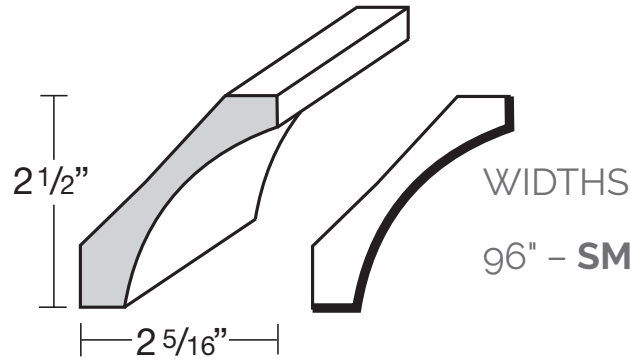

**SMALL COVE CROWN
MOULDING**

2 1/2" HEIGHT
2 5/16" DEPTH

96" - **SMCOVECROWN8**

SKU	COTTAGE PO WHITE	COTTAGE PO TRESTLE	COTTAGE WHITE	COTTAGE STERLING	COTTAGE FOSSIL	COTTAGE FIELDSTONE	EVERLY WHITE	EVERLY STERLING
SMCOVECROWN8	TBD	TBD	TBD	TBD	TBD	TBD	TBD	TBD

- Cut to any desired length on project site.
- Finished edges indicated by bold lines on side view drawings.

FILLERS   **MOULDING**   PANELS   TOEKICK, BASEBOARD, & VALANCE   ROLL TRAY KITS   TOUCH UP PAINT   TILT-OUT TRAY   CUTLERY INSERT WOOD ORGANIZER   DRAWER GUIDE KITS   BUMPER PADS   HINGES   HINGE RESTRICTION CLIP   HINGE SHIM