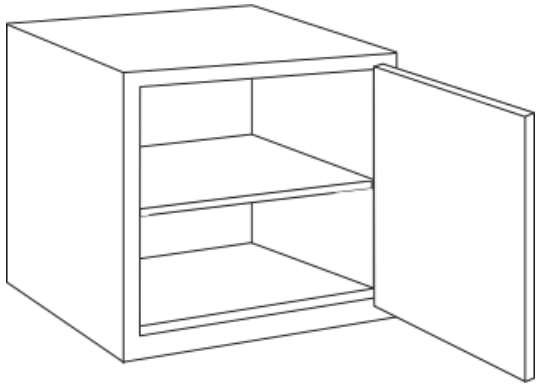

SINGLE DOOR

DOUBLE DOOR

WALL CUT FOR GLASS

MICROWAVE WALL CABINET

DIAGONAL CORNER

BLIND CORNER SINGLE DOOR

CORNER DOUBLE DOOR

EASY REACH WALL CORNER

DIAGONAL CORNER FOR CUT GLASS

WOOD HOOD

**SINGLE DOOR**  
24" HIGH

**SINGLE DOOR**  
30" HIGH

**SINGLE DOOR**  
36" HIGH

**SINGLE DOOR**  
39" HIGH

**SINGLE DOOR**  
42" HIGH

**SINGLE DOOR**