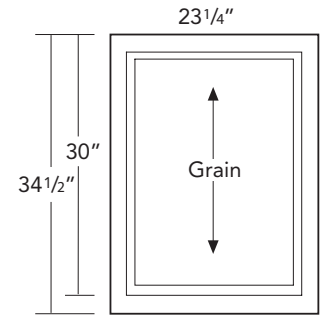

**BASE END DECORATIVE
DOOR PANEL KIT**

FILLERS

MOULDING

PANELS

TOEKICK,
BASEBOARD,
& VALANCE

ROLL
TRAY
KITS

TOUCH UP
PAINT

TILT-OUT
TRAY

CUTLERY
INSERT WOOD
ORGANIZER

DRAWER
GUIDE KITS

BUMPER
PADS

HINGES

HINGE
RESTRICTION CLIP

HINGE
SHIM

Why
Thomasville

How to
Order

The Home
Depot Pro

Doors &
Finishes

Wall

Base

Tall

Vanity

Accessories

Construction
& Warranty

Customer
Service