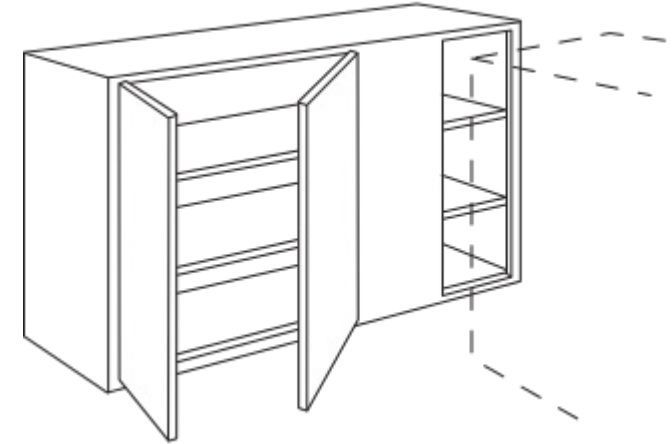

BLIND CORNER DOUBLE DOOR

DIAGONAL
CORNER

BLIND CORNER
SINGLE DOOR

BLIND CORNER
DOUBLE DOOR

EASY REACH
WALL CORNER

DIAGONAL CORNER
FOR CUT GLASS

Why
Thomasville

How to
Order

The Home
Depot Pro

Doors &
Finishes

Wall

Base

Tall

Vanity

Accessories

Construction
& Warranty

Customer
Service