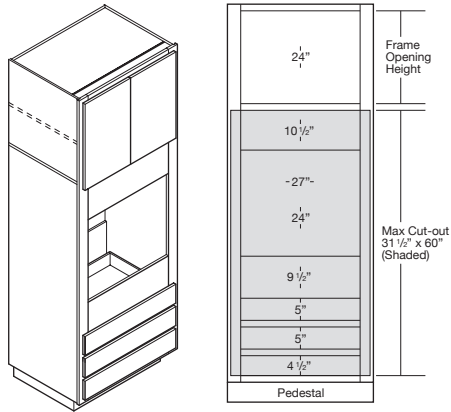

SINGLE OVEN 3 DRAWERS

93" HEIGHT
24" DEPTH

WIDTHS

33" - **OC3D339324**