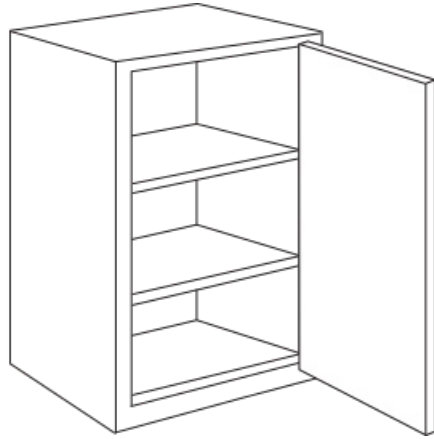

DIAGONAL CORNER FOR CUT GLASS

WOOD HOOD

**SINGLE DOOR**  
24" HIGH

**SINGLE DOOR**  
30" HIGH

**SINGLE DOOR**  
36" HIGH

**SINGLE DOOR**  
39" HIGH

**SINGLE DOOR**  
42" HIGH

**SINGLE DOOR**