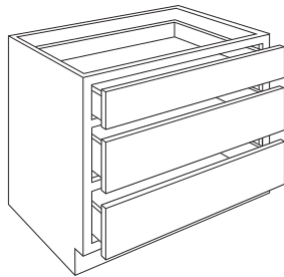

3DB24-3DB36

WIDTHS

- 12" - **3DB12**
- 15" - **3DB15**
- 18" - **3DB18**
- 21" - **3DB21**
- 24" - **3DB24**
- 30" - **3DB30**
- 36" - **3DB36**

- Soft close
- Finished sides
- Toekick sold separately