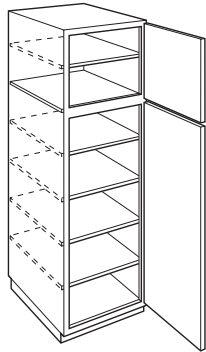

**Tall**

Vanity

Accessories

Construction & Warranty

Customer Service

**SINGLE DOOR TALL PANTRY**

93" HEIGHT  
24" DEPTH

WIDTHS