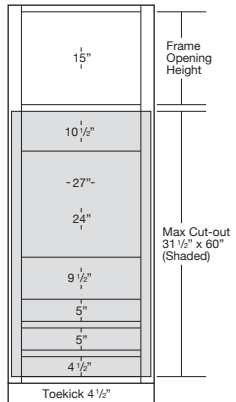

SINGLE OVEN 3 DRAWERS

84" HEIGHT
24" DEPTH

WIDTHS

33" - **OC3D338424**

SKU	COTTAGE PO WHITE	COTTAGE PO TRESTLE	COTTAGE WHITE	COTTAGE STERLING	COTTAGE FOSSIL	COTTAGE FIELDSTONE	EVERLY WHITE	EVERLY STERLING
OC3D338424	TBD	N/A	N/A	TBD	TBD	TBD	TBD	TBD

- Soft Close and 6-way adjustable hinges
- Finished sides
- Toekick sold separately.

- Oven cabinets feature an open back in cut-out area designed to improve field appliance installation.
- Metal appliance support brackets included for 24" deep cabinets.
- Confirm a heat shield is built into your appliance by the manufacturer.

TALL CABINETS

SINGLE DOOR TALL PANTRY

DOUBLE DOOR TALL PANTRY

SINGLE OVEN 3 DRAWERS

Why Thomasville

How to Order

The Home Depot Pro

Doors & Finishes

Wall

Base

Tall

Vanity

Accessories

Construction & Warranty

Customer Service