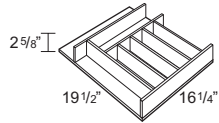

**CUTLERY WOOD INSERT ORGANIZER** *New*

WIDTHS

- 15" – **CIW15**
- 18" – **CIW18**
- 21" – **CIW21**
- 24" – **CIW24**

CIW15

CIW18

CIW21

CIW24

- Pre-assembled natural wood drawer insert.
- Place a cabinet with a CIW next to the dishwasher for convenience.