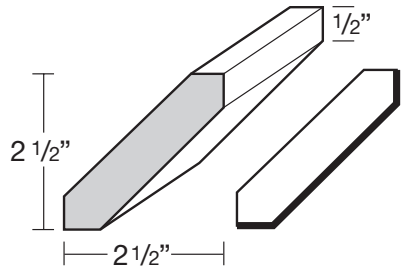

LARGE SHAKER CROWN MOULDING *New*

2 1/2" HEIGHT
2 1/2" DEPTH

WIDTHS

96" - **LSHAKER8**

- Cut to any desired length on project site.
- Finished edges indicated by bold lines on side view drawings.