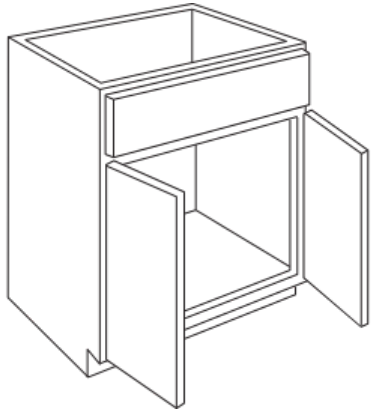

Construction & Warranty

Customer Service

**VANITY SINK BASE**

34 1/2" HEIGHT  
21" DEPTH

WIDTHS

- 24" - **VSB243421**
- 30" - **VSB303421**
- 36" - **VSB363421**

- No shelf or center stile
- Soft close doors and false panel drawer front
- 6-way adjustable hinges