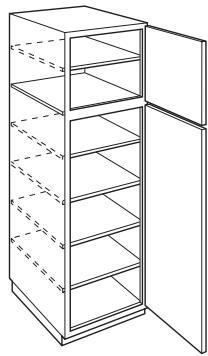

**SINGLE DOOR
TALL PANTRY
93" HIGH**