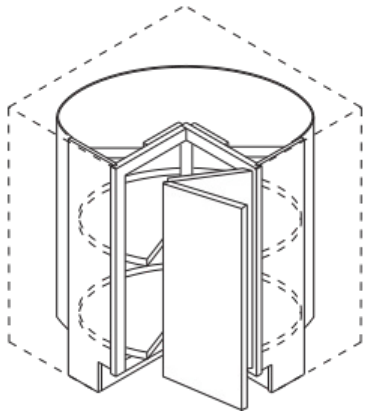

CORNER SUSAN