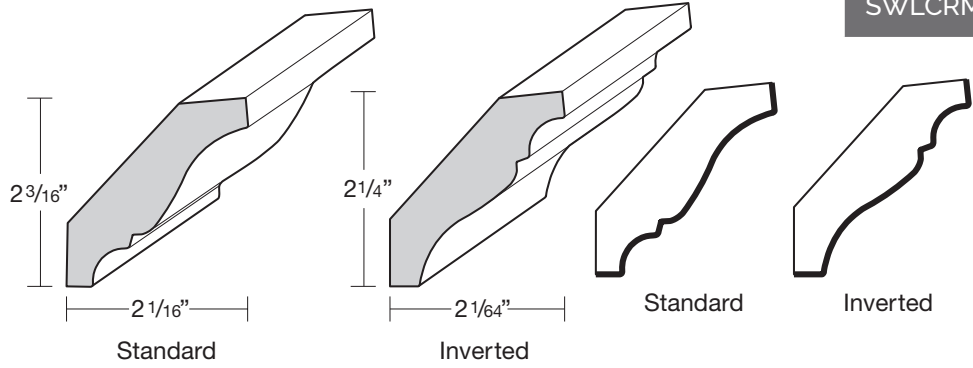

LARGE CROWN MOULDING

1 3/4" HEIGHT
2 1/16" DEPTH

WIDTHS

96" - **SWLCRM8**

SKU	COTTAGE PO WHITE	COTTAGE PO TRESTLE	COTTAGE WHITE	COTTAGE STERLING	COTTAGE FOSSIL	COTTAGE FIELDSTONE	EVERLY WHITE	EVERLY STERLING
SWLCRM8	TBD	TBD	TBD	TBD	TBD	TBD	TBD	TBD

- Cut to any desired length on project site
- Face mounts on Partial Overlay doors.
- May be face mounted on Full Overlay if used with a cleat.
- Moulding can be used as standard or inverted.
- Finished edges indicated by bold lines on side view drawings.

FILLERS   **MOULDING**   PANELS   TOEKICK, BASEBOARD, & VALANCE   ROLL TRAY KITS   TOUCH UP PAINT   TILT-OUT TRAY   CUTLERY INSERT WOOD ORGANIZER   DRAWER GUIDE KITS   BUMPER PADS   HINGES   HINGE RESTRICTION CLIP   HINGE SHIM