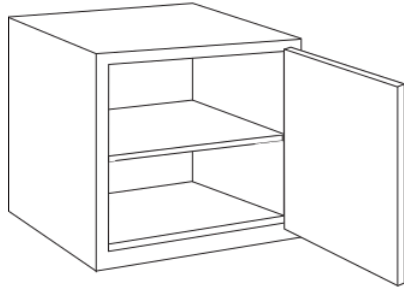

SINGLE DOOR

24" HEIGHT
12" DEPTH

WIDTHS

21" – **W2124R**

SKU	COTTAGE PO WHITE	COTTAGE PO TRESTLE	COTTAGE WHITE	COTTAGE STERLING	COTTAGE FOSSIL	COTTAGE FIELDSTONE	EVERLY WHITE	EVERLY STERLING
W2124R	841084	841187	841012	841205	841282	TBD	840502	840547

- Includes 1 full-depth adjustable shelf
- No center stile
- Soft close
- 6-way adjustable hinges
- Finished sides
- Cabinet hinged right but may be flipped to be left hinged.

[SINGLE DOOR](#)
[DOUBLE DOOR](#)
[WALL CUT FOR GLASS](#)
[MICROWAVE WALL CABINET](#)
[DIAGONAL CORNER](#)
[BLIND CORNER SINGLE DOOR](#)
[CORNER DOUBLE DOOR](#)
[EASY REACH WALL CORNER](#)
[DIAGONAL CORNER FOR CUT GLASS](#)
[WOOD HOOD](#)