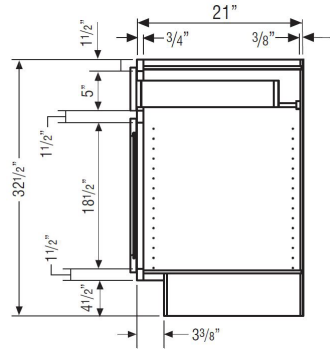

**32.5" BASE CABINET**

**32.5" VANITY BASE CABINET**

**34.5" VANITY BASE CABINET**

LIMITED LIFETIME WARRANTY

INSTALL INSTRUCTIONS

OVERLAY SPECIFICATIONS

CABINET DIMENSIONS

WALL APPLICATION