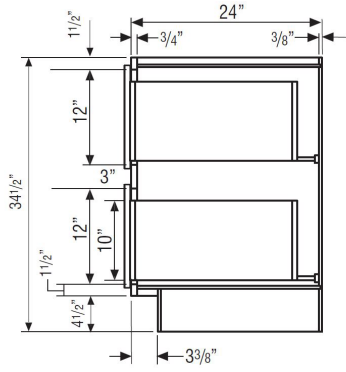

2 DRAWER BASE CABINET