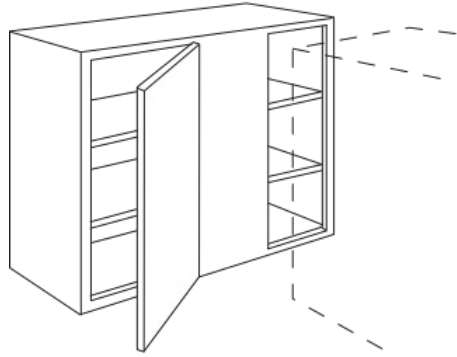

BLIND CORNER SINGLE DOOR
30" HEIGHT