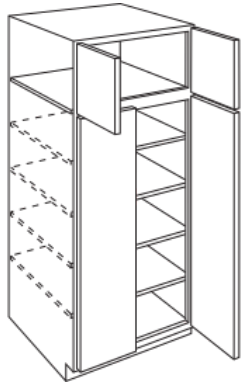

DOUBLE DOOR TALL PANTRY

84" HEIGHT
24" DEPTH

WIDTHS

24" - **U248424**
30" - **U308424**

- Includes 4 full-depth adjustable shelves
- Soft Close
- 6-way adjustable hinges
- Finished sides
- Toekick sold separately.