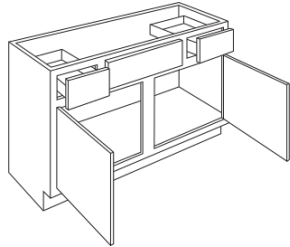

2VSD423421 - 2VSD483421CS

WIDTHS

- 36" - **2VSD363421**
- 42" - **2VSD423421**
- 48" - **2VSD483421CS**