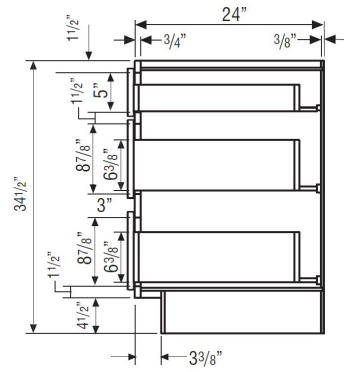

3 DRAWER BASE CABINET