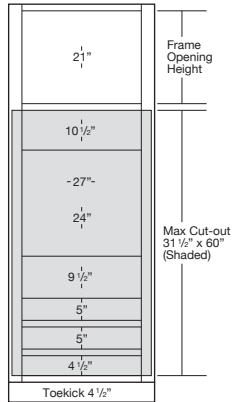

SINGLE OVEN 3 DRAWERS

90" HEIGHT
24" DEPTH

WIDTHS

33" – OC3D339024