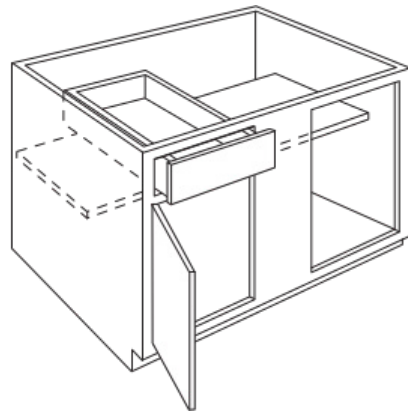

BLIND CORNER