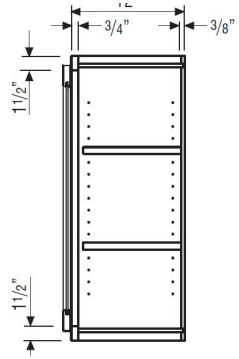

QUICK SHIP

WALL CABINET