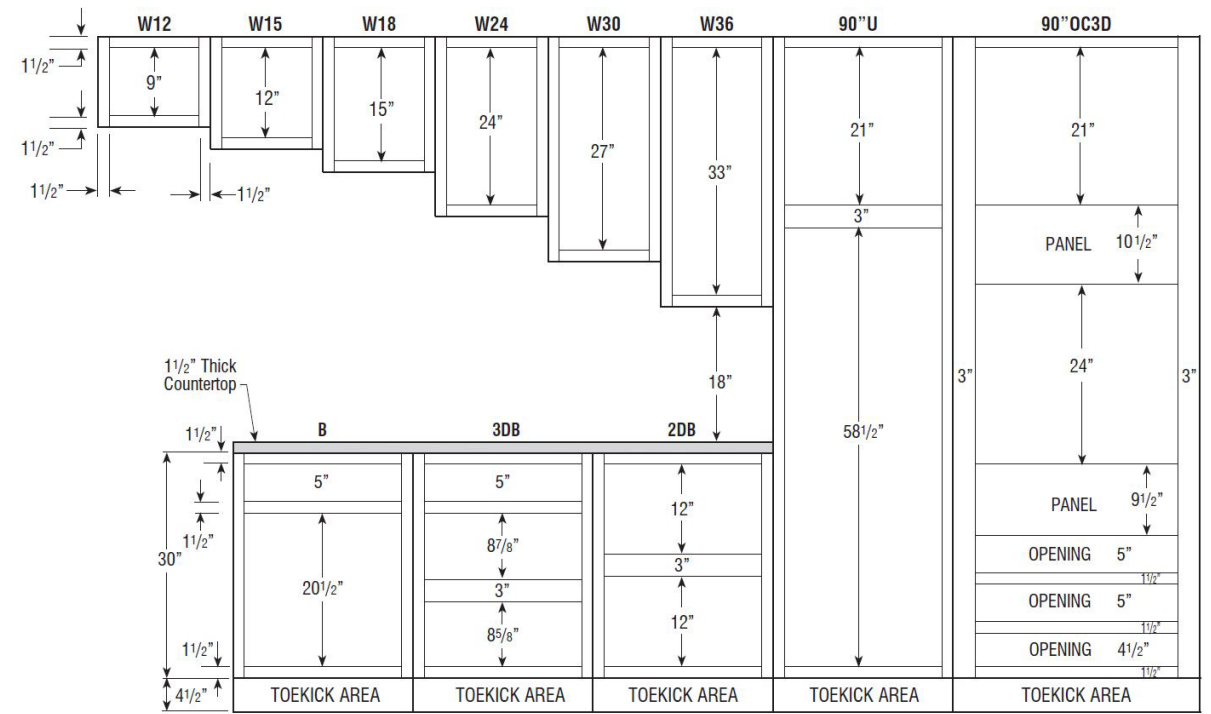

90" HIGH APPLICATION

Number After Wall Cabinet Represents Height of Cabinet

LIMITED LIFETIME WARRANTY

INSTALL INSTRUCTIONS

OVERLAY SPECIFICATIONS

CABINET DIMENSIONS

WALL APPLICATION

Why Thomasville

How to Order

The Home Depot Pro

Doors & Finishes

Wall

Base

Tall

Vanity

Accessories

Construction & Warranty

Customer Service