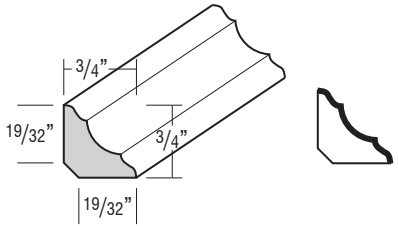

INSIDE CORNER MOULDING

3/4" HEIGHT
3/4" DEPTH

WIDTHS

96" - **ICM8**