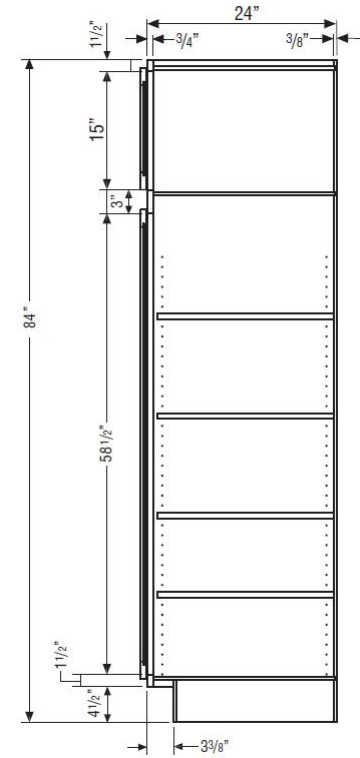

TALL CABINET