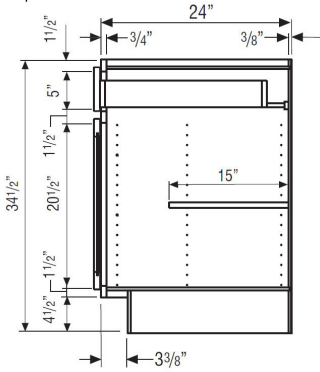

BASE CABINET