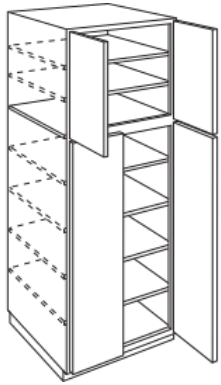

DOUBLE DOOR TALL PANTRY

96" HEIGHT
24" DEPTH

WIDTHS

24" - **U249624**
30" - **U309624**