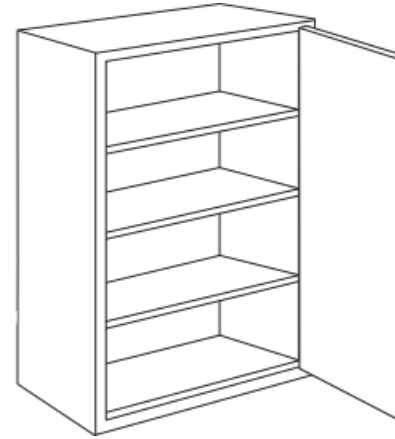

DIAGONAL CORNER FOR CUT GLASS

WOOD HOOD

**SINGLE DOOR**  
24" HIGH

**SINGLE DOOR**  
30" HIGH

**SINGLE DOOR**  
36" HIGH

**SINGLE DOOR**  
39" HIGH

**SINGLE DOOR**  
42" HIGH

**SINGLE DOOR**