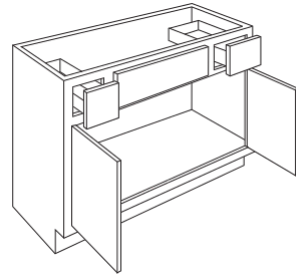

**VANITY SINK
DRAWER BASE
34 1/2" HIGH**