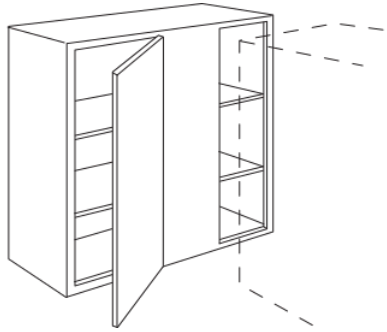

**BLIND CORNER SINGLE DOOR**

36" HEIGHT  
12" DEPTH

WIDTHS

30" - **WC3036S**  
36" - **WC3636S**

- Includes 2 full-depth adjustable shelves
- Soft close
- 6-way adjustable hinges
- Finished sides
- Cabinet hinged right but may be flipped to be left hinged.
- Filler required for installation. Must be ordered separately.