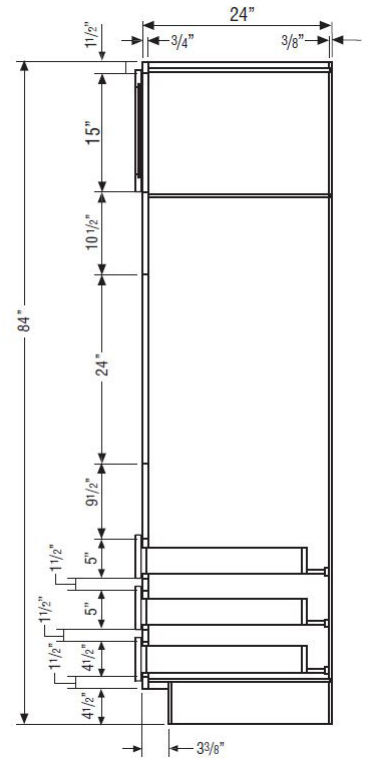

OVEN CABINET