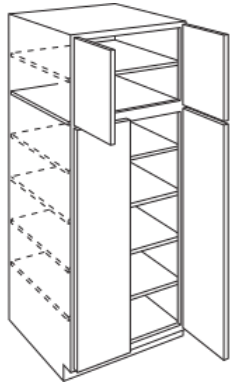

DOUBLE DOOR TALL PANTRY

90" HEIGHT
24" DEPTH

WIDTHS

24" - **U249024**
30" - **U309024**

- Includes 5 full-depth adjustable shelves
- Soft Close
- 6-way adjustable hinges
- Finished sides
- Toekick sold separately.