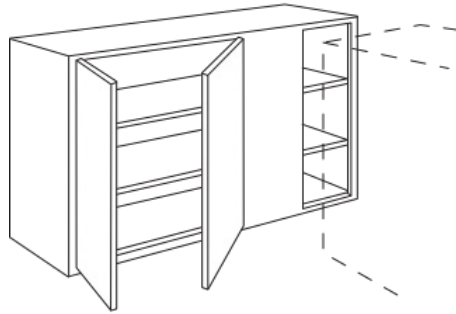

CORNER DOUBLE DOOR
30" HIGH

SKU	A Min. Space	B Max. Pull	C Max. Space	D Cabinet Opening	E Full Overlay		E Partial Overlay		F Actual Cabinet
					At Min.	At Max.	At Min.	At Max.	
WC30...	30"	5"	35"	13 1/2"	1 3/4"	6 3/4"	2 1/2"	7 1/2"	30"
WC36...	36"	5"	41"	19 1/2"	1 3/4"	6 3/4"	2 1/2"	7 1/2"	36"
WC42...	42"	4 1/2"	46 1/2"	24"	3 1/4"	7 3/4"	4"	8 1/2"	42"

- Wall corner cabinets may be installed flush to the wall (left) or pulled 3" away from wall (right) to accommodate add dimensions in a kitchen design. In either case, the adjoining run of 12" wall cabinets plus a 3" filler will butt against the solid-wood panel.
- When a cabinet is "pulled" it will use proportionally more space, for example, a 30" wide WC, pulled 2" will use 32" of space.
- Blind side of wall corner cabinets cannot be installed next to a range hood unit due to door interference.