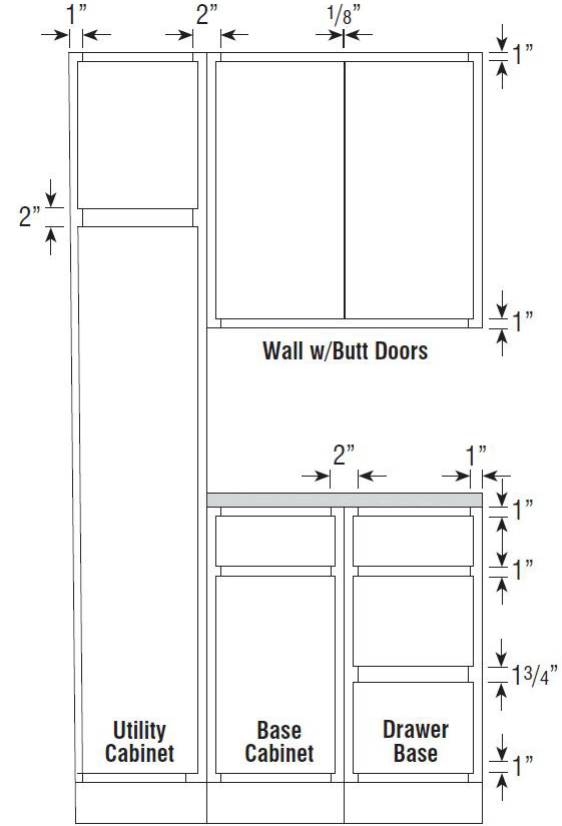

PARTIAL OVERLAY

LIMITED LIFETIME WARRANTY

INSTALL INSTRUCTIONS

OVERLAY SPECIFICATIONS

CABINET DIMENSIONS

WALL APPLICATION

Why Thomasville

How to Order

The Home Depot Pro

Doors & Finishes

Wall

Base

Tall

Vanity

Accessories

Construction & Warranty

Customer Service