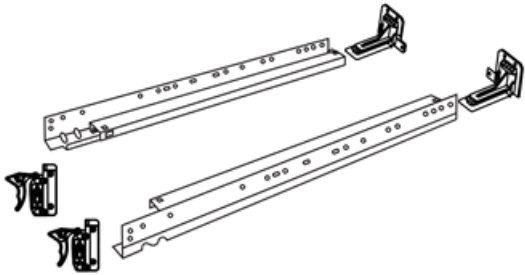

DRAWER GUIDE KITS

WIDTHS

21" - **DGK21PG**

24" - **DGK24PG**

- Undermount full extension, soft-close guide.
- Kit includes guide hardware for one drawer box (cabinets and drawer members, sockets and screws).
- Dimension refers to cabinet depth.