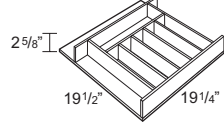

**CUTLERY WOOD INSERT ORGANIZER** *New*

WIDTHS

- 15" – **CIW15**
- 18" – **CIW18**
- 21" – **CIW21**
- 24" – **CIW24**

CIW15

CIW18

CIW21

CIW24

- Pre-assembled natural wood drawer insert.
- Place a cabinet with a CIW next to the dishwasher for convenience.