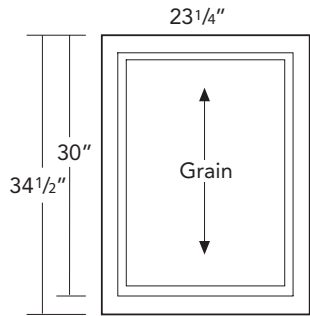

**BASE END DECORATIVE DOOR
PANEL KIT**

23 1/4" WIDTH

HEIGHT

34 1/2" - **BEDSD**