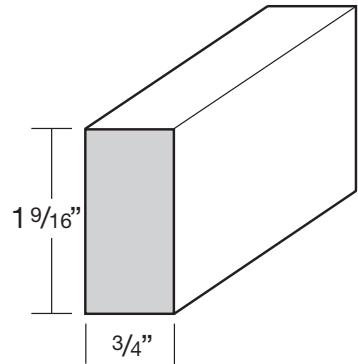

**LIGHT BAFFLE ACCENT
MOULDING**

1 9/16" HEIGHT
3/4" DEPTH

WIDTHS

96" - **LB2**

SKU	COTTAGE PO WHITE	COTTAGE PO TRESTLE	COTTAGE WHITE	COTTAGE STERLING	COTTAGE FOSSIL	COTTAGE FIELDSTONE	EVERLY WHITE	EVERLY STERLING
LB2	TBD	TBD	TBD	TBD	TBD	TBD	TBD	TBD

- Cut to any desired length on project site.
- Finished edges indicated by bold lines on side view drawings.

FILLERS   **MOULDING**   PANELS   TOEKICK, BASEBOARD, & VALANCE   ROLL TRAY KITS   TOUCH UP PAINT   TILT-OUT TRAY   CUTLERY INSERT WOOD ORGANIZER   DRAWER GUIDE KITS   BUMPER PADS   HINGES   HINGE RESTRICTION CLIP   HINGE SHIM