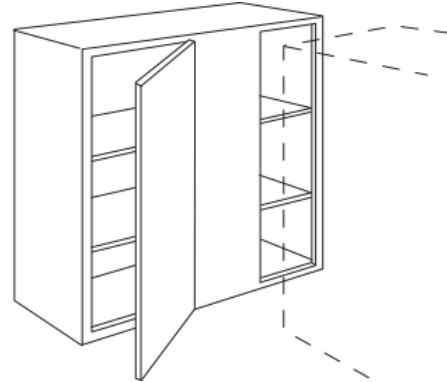

BLIND CORNER SINGLE DOOR
36" HEIGHT