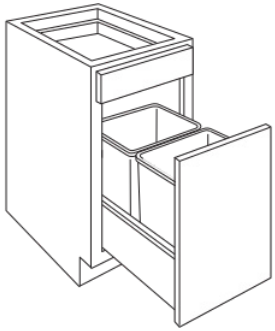

BASE WASTEBASKET

34 1/2" HEIGHT
24" DEPTH

WIDTHS

18" - **BWB18**