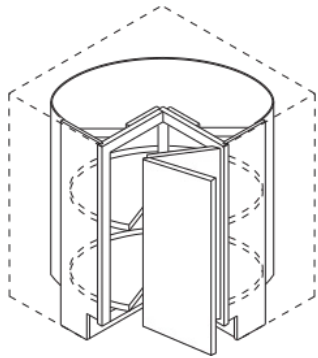

CORNER SUSAN

34 1/2" HEIGHT
24" DEPTH

WIDTHS

36" - **BLS36R**