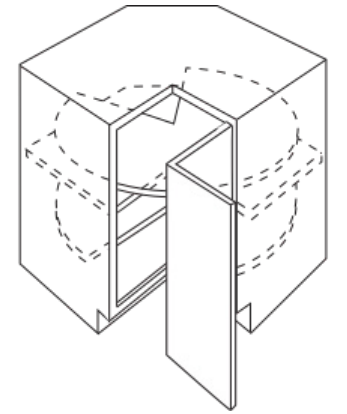

SUPER LAZY SUSAN

SINGLE DOOR

FULL HEIGHT SINGLE DOOR

DOUBLE DOOR

FULL HEIGHT DOUBLE DOOR

2 DRAWER BASE

3 DRAWER BASE

BASE WASTEBASKET

SINK BASE

CORNER BASE

BUILT IN MICROWAVE BASE