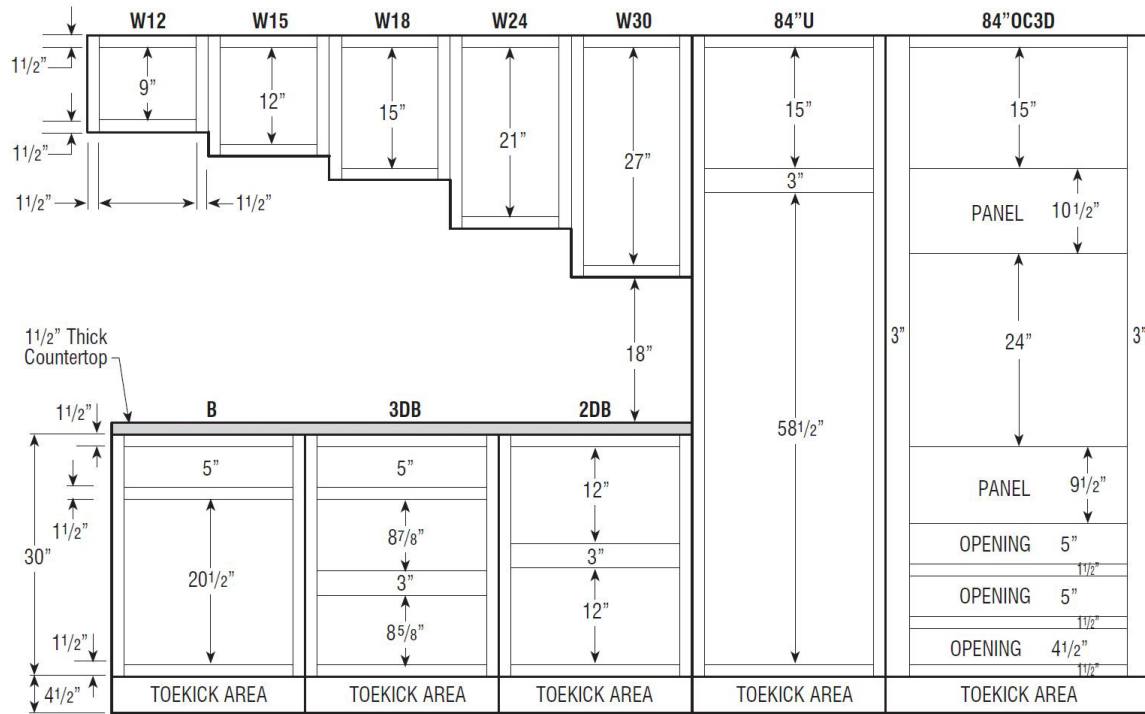

84" HIGH APPLICATION

Number After Wall Cabinet Represents Height of Cabinet