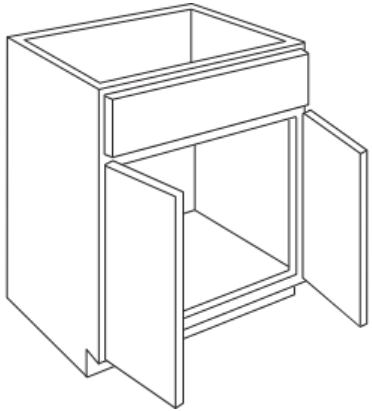

VANITY SINK BASE

32 1/2" HEIGHT
21" DEPTH

WIDTHS

- 24" – **VSB2432.521**
- 30" – **VSB3032.521**
- 36" – **VSB3632.521**